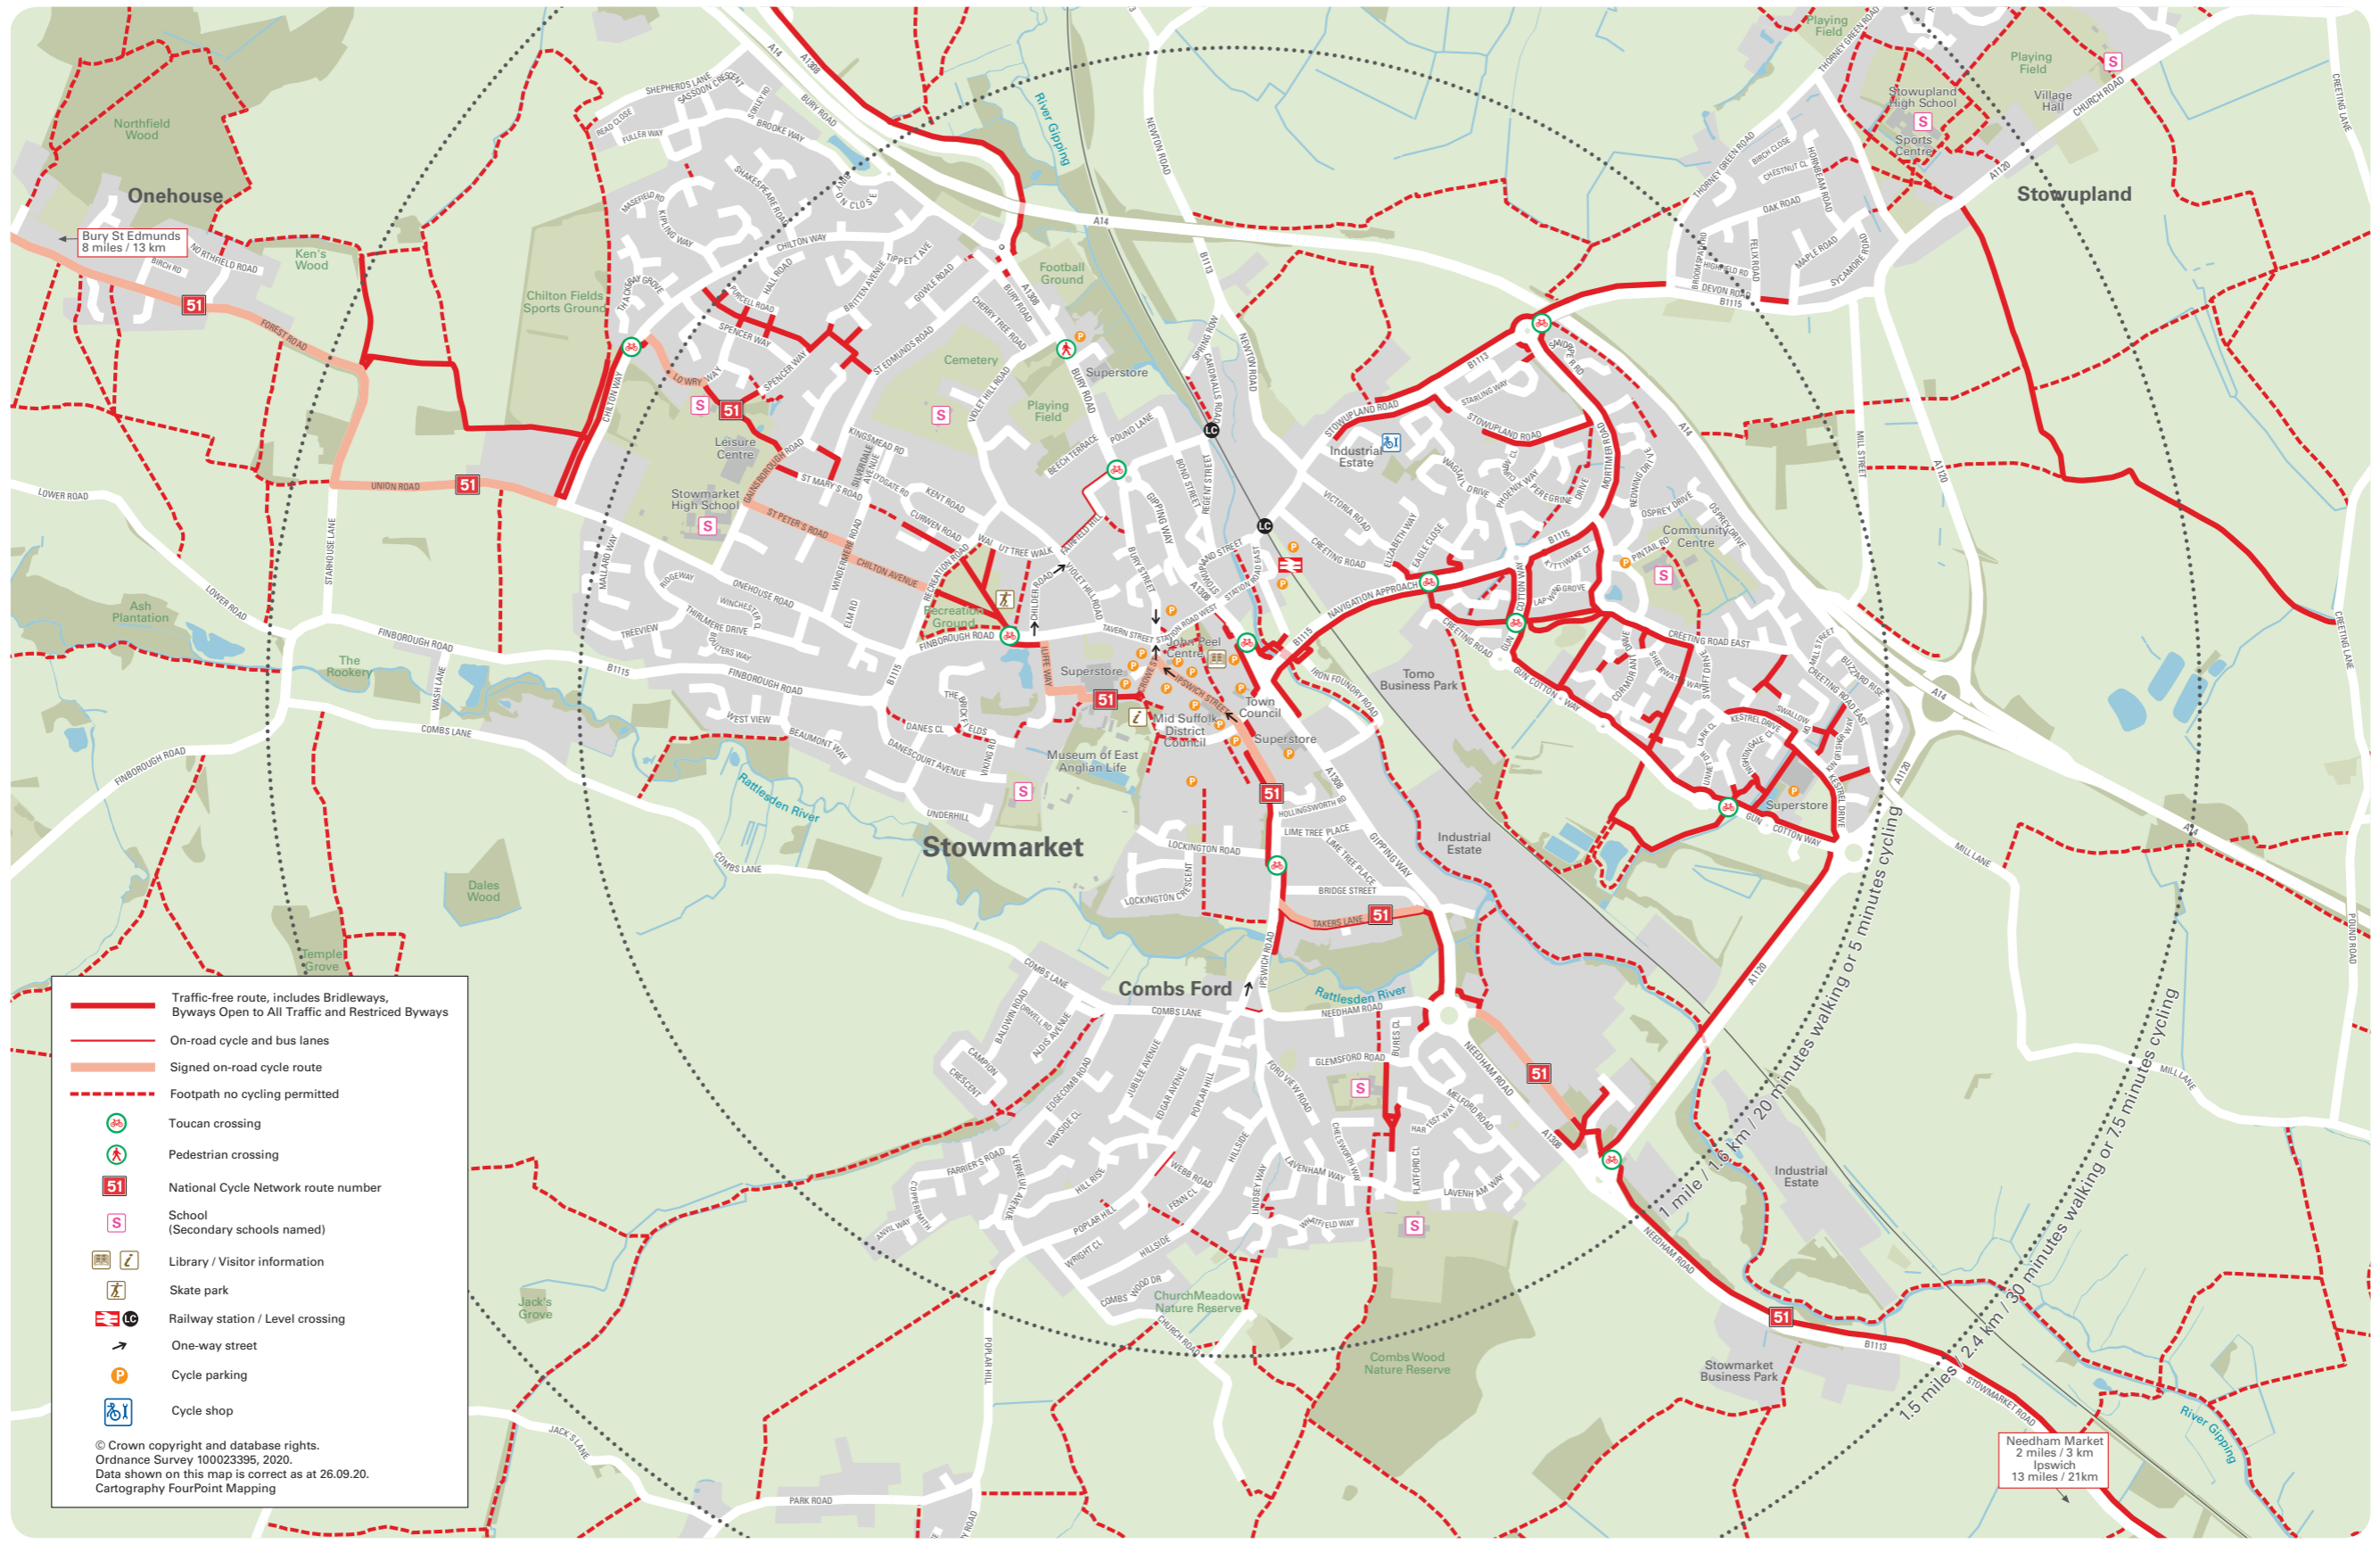

# STOWMARKET

- Traffic-free route, includes Bridleways, Byways Open to All Traffic and Restricted Byways
  - On-road cycle and bus lanes
  - Signed on-road cycle route
  - - - Footpath no cycling permitted
  - Toucan crossing
  - Pedestrian crossing
  - 51 National Cycle Network route number
  - S School (Secondary schools named)
  - Library / Visitor information
  - Skate park
  - Railway station / Level crossing
  - One-way street
  - Cycle parking
  - Cycle shop
- © Crown copyright and database rights.  
Ordnance Survey 100023395, 2020.  
Data shown on this map is correct as at 26.09.20.  
Cartography FourPoint Mapping