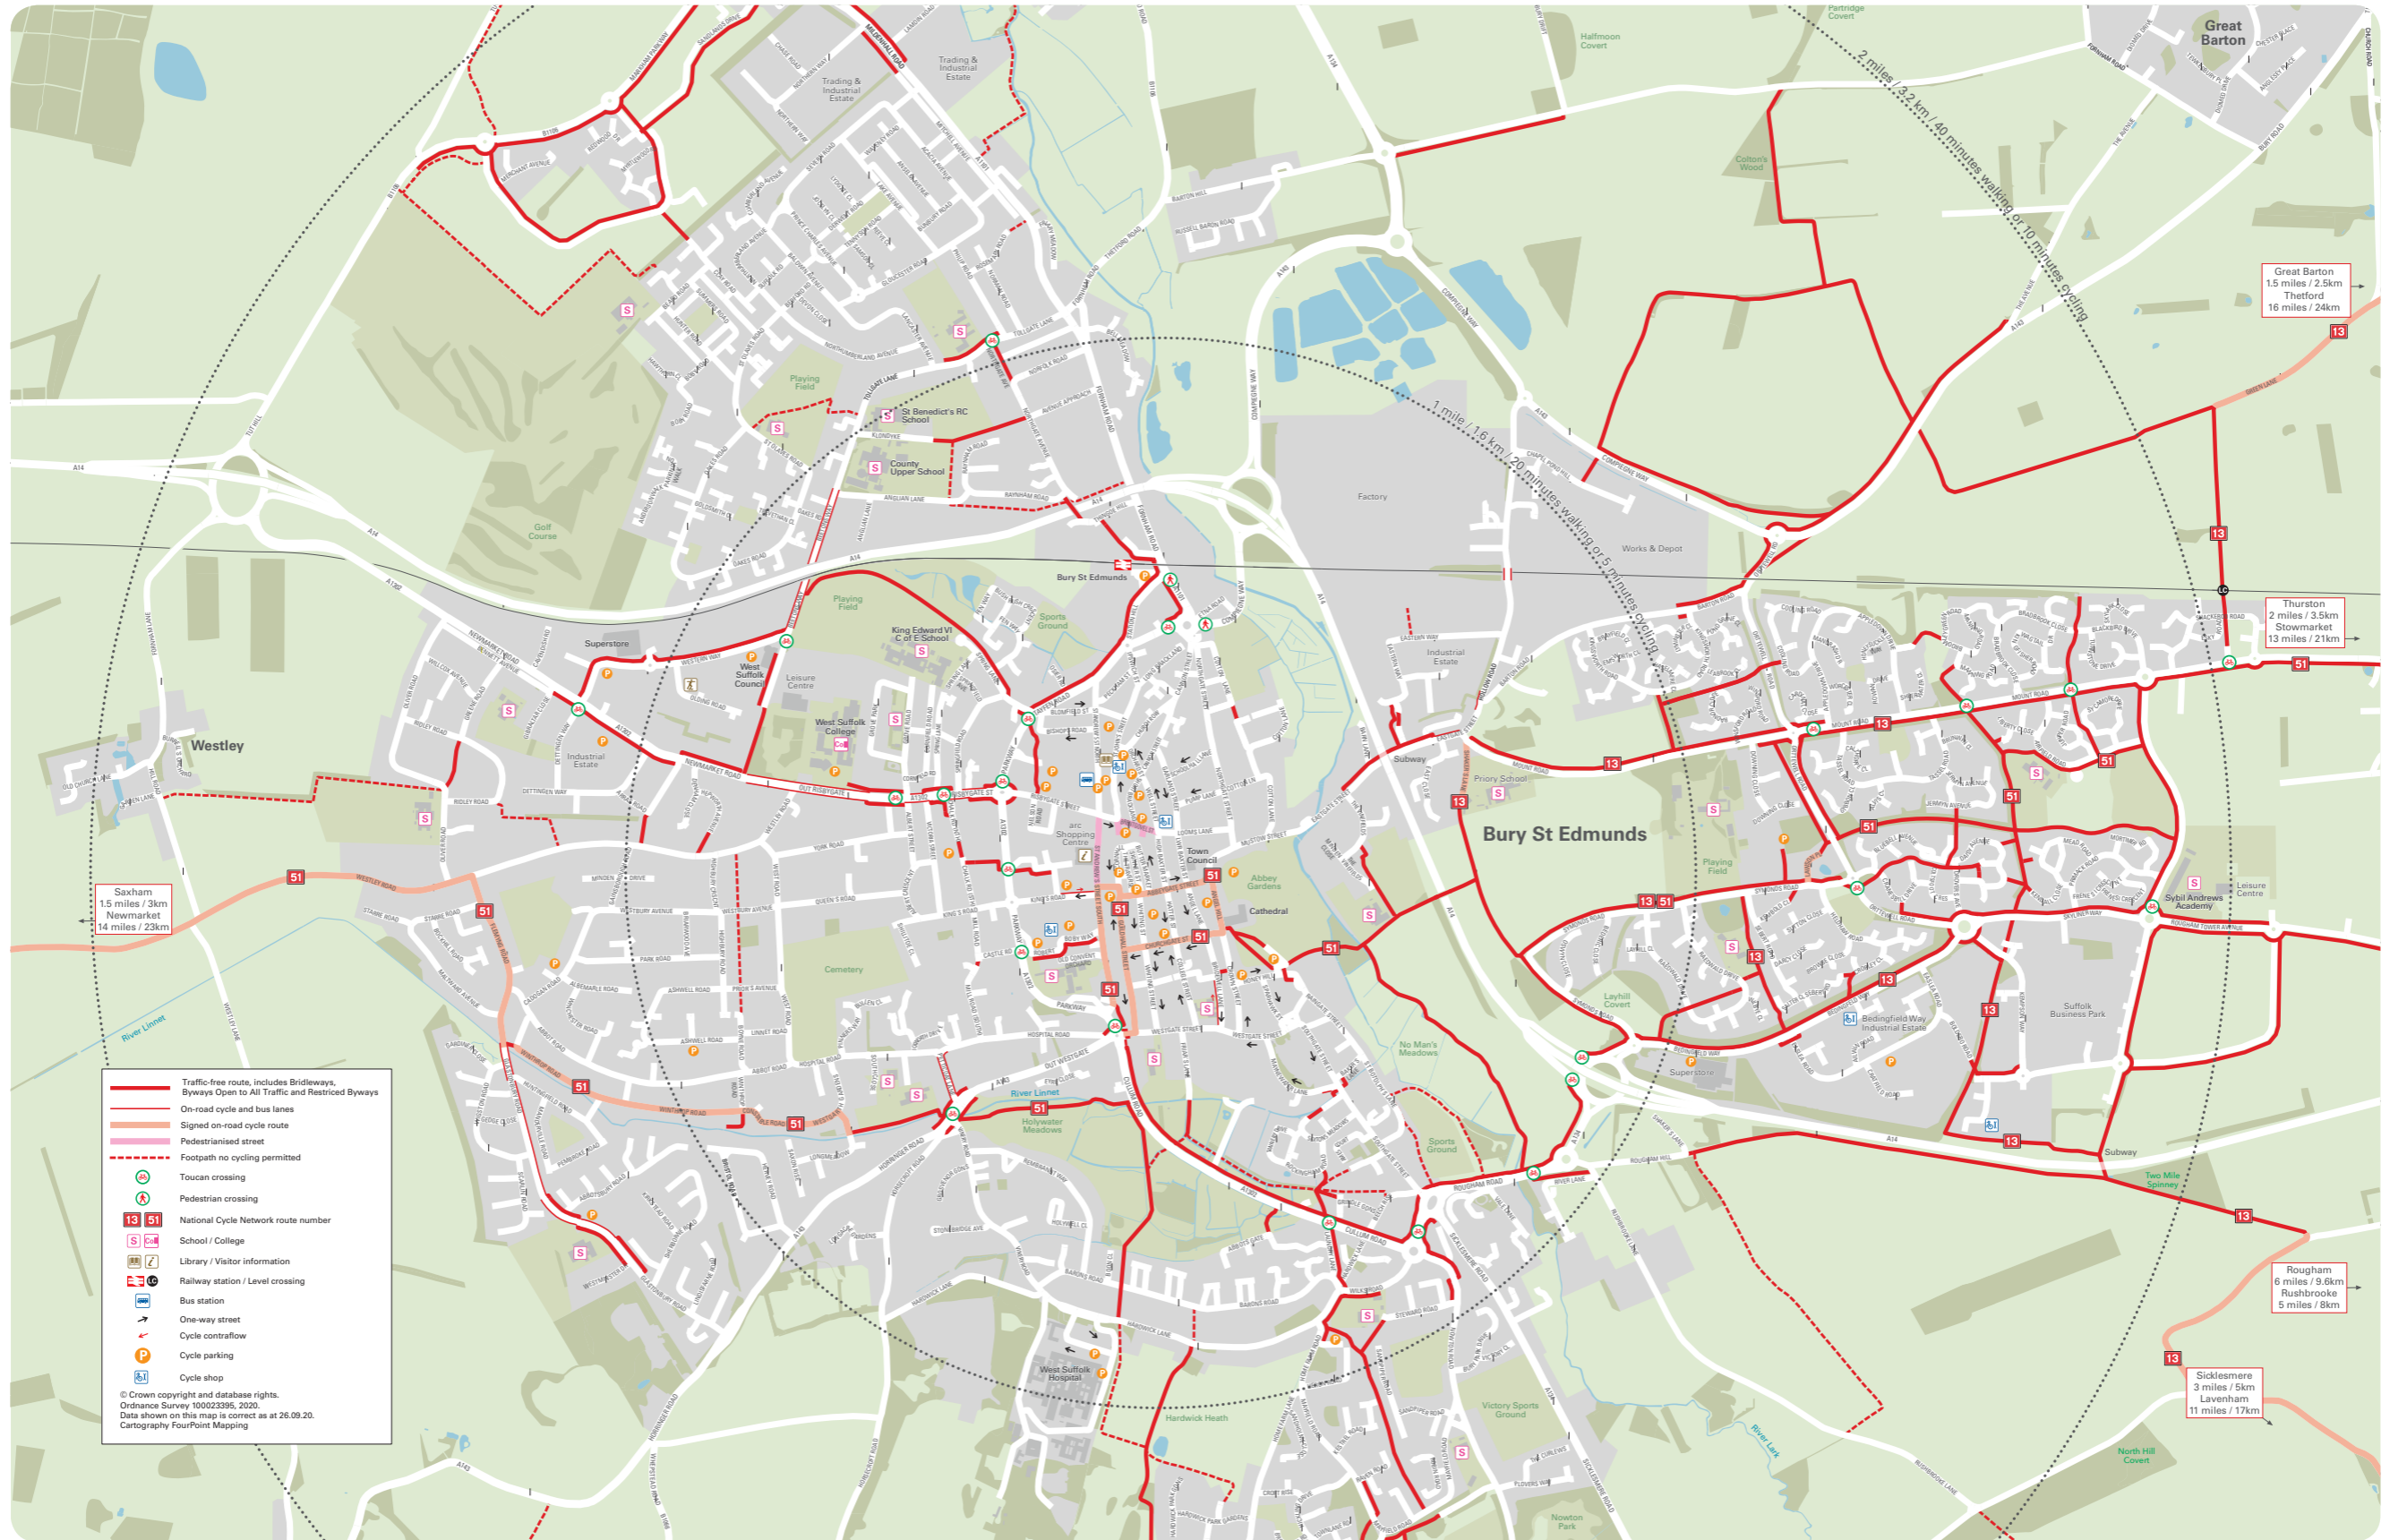

BURY ST EDMUNDS

© Crown copyright and database rights.
 Ordnance Survey 100023395, 2020.
 Data shown on this map is correct as at 26.09.20.
 Cartography FourPoint Mapping